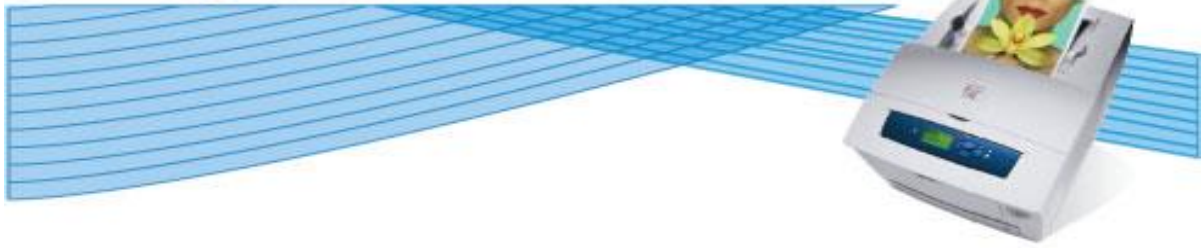

	<p><b>WorkCentre™ 3315/3325</b>  <span style="color: orange;">★★★★☆</span> (18) <a href="#">read reviews &gt;</a></p> <p>Print, copy, scan, fax, email              Best for workteams up to 15 people              Standard Wi-Fi connectivity (WorkCentre 3325)              Standard automatic two-sided printing  <b>Speed:</b> up to 33 / 37 ppm  <b>Standard paper capacity:</b> 250 sheets  <b>Maximum paper capacity:</b> 820 sheets</p>	
	<p><b>WorkCentre™ 6505</b>  <span style="color: orange;">★★★★☆</span> (48) <a href="#">read reviews &gt;</a></p> <p>Print, copy, scan, fax              First-page-out time as fast as 12 seconds color, 12 seconds black-and-white              Best for fast-paced workteams who need powerful multifunction capabilities plus outstanding print quality, simplicity and dependability              True Adobe® PostScript® 3™  <b>Color:</b> up to 24 ppm  <b>Black:</b> up to 24 ppm  <b>Standard paper capacity:</b> 250 sheets  <b>Maximum paper capacity:</b> 500 sheets</p>	
	<p><b>WorkCentre™ 3655</b>  <span style="color: gray;">★★★★☆</span> (0) <a href="#">write a review &gt;</a></p> <p>New!              Xerox ConnectKey® Technology              Copy, print, scan, email (and fax on WorkCentre 3655X)              14-inch platen glass for legal-size scans and copies  <b>Speed:</b> up to 47 ppm  <b>Standard paper capacity:</b> 700 sheets  <b>Maximum paper capacity:</b> 2,350 sheets</p>	
	<p><b>Phaser™ 3635MFP</b>  <span style="color: orange;">★★★★☆</span> (73) <a href="#">read reviews &gt;</a></p> <p>Print, Copy, Scan, Fax              Best for everyday office use in small to medium workgroup  <b>Speed:</b> up to 35 ppm  <b>Standard paper capacity:</b> 550 sheets  <b>Maximum paper capacity:</b> 1,050 sheets</p>	